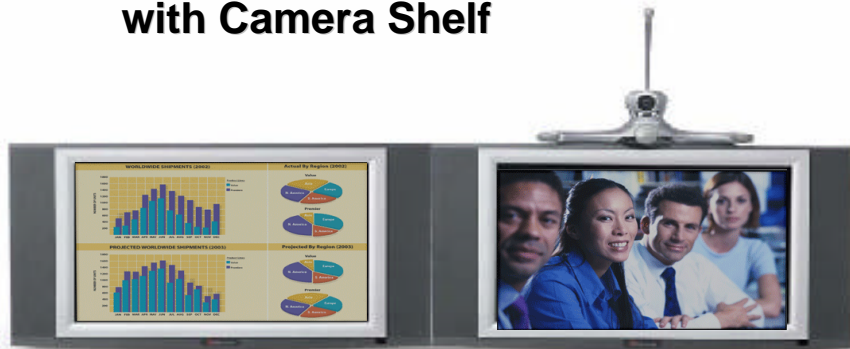

Mainstream Wall Mount Offerings

**Two 32" Wall Mount LCDs
with Camera Shelf**

**One 32" Wall
Mount LCD with
Camera Shelf**

Features:

- Wall mount system attaches one or two Polycom supplied 32" LCDs
- Polycom camera/system shelf for mounting PowerCam Plus, PowerCam cameras or VSX set top systems on LCD
- WXGA, 16:9 TFT LCD with high brightness and contrast

Ideal with VSX 7000 or VSX 8000 as complete room solutions.