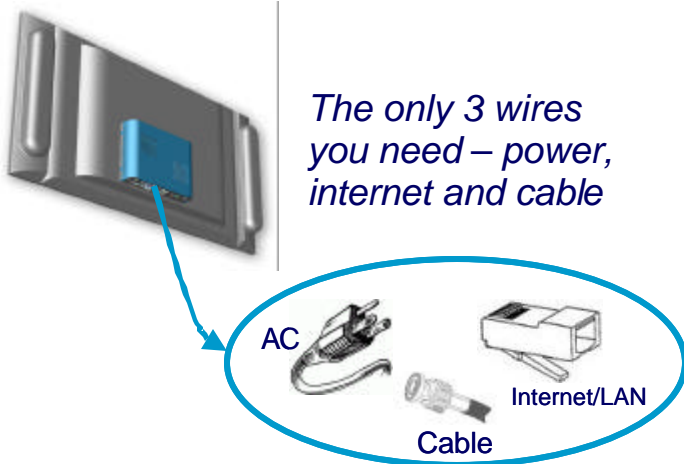

## VTEL's All-In-One "3-wire" communications system

The VTEL IPanel 2600 seamlessly blends advanced **videoconferencing**, advanced **computing**, and advanced **cable TV**.

The VTEL IPanel 2600 is a high performance **videoconferencing system**.

- Latest industry standards – includes H.264 video, H.239 data sharing, and H.235 encryption. Using the public Internet you can conference with colleagues, customers, and business partners...anywhere in the world.
- High quality pan/tilt/zoom camera – the same one used in high-end videoconferencing systems. The VTEL IPanel 2600 provides the highest available picture quality.
- The VTEL IPanel 2600 is designed to conference at 384Kbps or lower with optimum performance over the public Internet via cable modems or DSL service.

The VTEL IPanel 2600 is a professional grade 26" LCD monitor and HDTV ready television. Just plug in a cable connection to receive television programs.

- High resolution (1366 x 768 pixels) and Multi-scanning PC monitor support up to 1280 x 1024 for ultra sharp data displays and television program viewing.
- View a television channel (like CNN) by itself, or while surfing the Internet, or while in a videoconference.

### All-In-One Professional Solution

All functions are displayed on the professional grade 26" LCD HDTV ready monitor. All operations are under the control of VTEL's wireless keyboard/mouse.

"All-In-One" means a clean uncluttered conference room and a single user wireless interface to control everything.